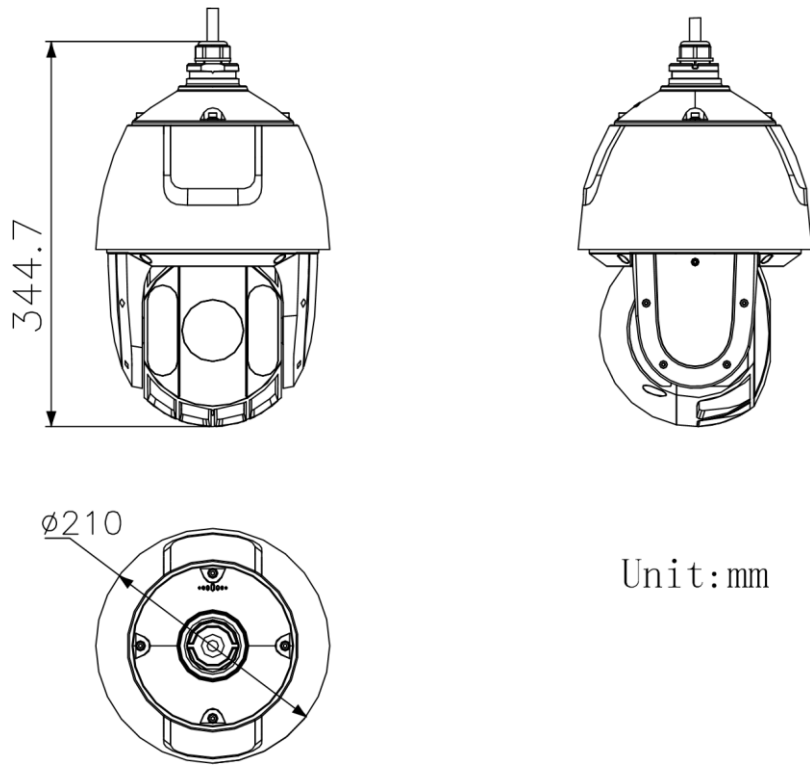

DORI	Detect	Observe	Recognize	Identify
Definition	25 px/m	63 px/m	125 px/m	250 px/m
Distance (Tele)	3060.0 m (10039.4 ft)	1214.3 m (3983.9 ft)	612.0 m (2007.9 ft)	306.0 m (1004.0ft)

▪ **Dimension**

▪ **Accessory**
▪ **Included**

DS-1602ZJ
Wall Mount

▪ **Optional**